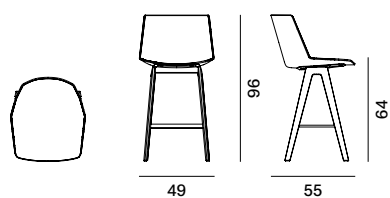

STACKABILITY

- . Aiku stool

The sled version, in all configurations, is stackable, with a maximum stackability of 6 pcs. The trolley allows a stackability up to 10 PCS.

- . Aiku Soft stool

The sled version, in all configurations, is stackable, with a maximum stackability of 4 pcs, with under-seat for stacking.

Aïku Stool

Version

sled base H96

sled base H109

4-legged oak base H96

4-legged oak base H109

Stackability

x6. the cart allows stacking up to 10 pcs.

Trolley for Aïku Stool (max 10 pcs) L67 × D65.8 × H26

Aïku Soft Stool

Version

sled base H96

sled base H109

4-legged oak base H96

4-legged oak base H109

Stackability