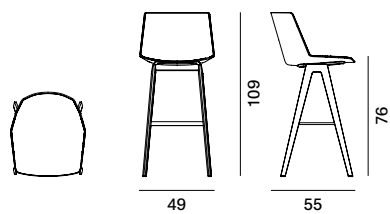

STACKABILITY

- . Aiku stool

The sled version, in all configurations, is stackable, with a maximum stackability of 6 pcs. The trolley allows a stackability up to 10 PCS.

- . Aiku Soft stool

The sled version, in all configurations, is stackable, with a maximum stackability of 4 pcs, with under-seat for stacking.

Aïku Stool

Version

sled base H96

sled base H109

4-legged oak base H96

4-legged oak base H109

Stackability

x6. the cart allows stacking up to 10 pcs.

Trolley for Aïku Stool (max 10 pcs) L67 × D65.8 × H26

Aïku Soft Stool

Version

sled base H96

sled base H109

4-legged oak base H96

4-legged oak base H109

Stackability