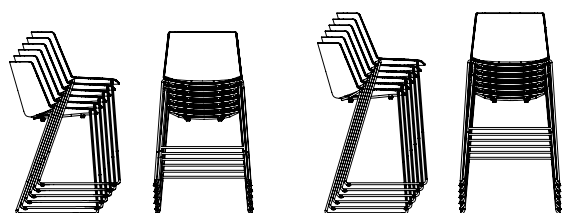

STACKABILITY

- . Aiku stool

The sled version, in all configurations, is stackable, with a maximum stackability of 6 pcs. The trolley allows a stackability up to 10 PCS.

- . Aiku Soft stool

The sled version, in all configurations, is stackable, with a maximum stackability of 4 pcs, with under-seat for stacking.

Aïku Stool

Version

sled base H96

sled base H109

4-legged oak base H96

4-legged oak base H109

Stackability

x6. the cart allows stacking up to 10 pcs.

Trolley for Aïku Stool (max 10 pcs) L67 × D65.8 × H26

Aïku Soft Stool

Version

sled base H96

sled base H109

4-legged oak base H96

4-legged oak base H109

Stackability