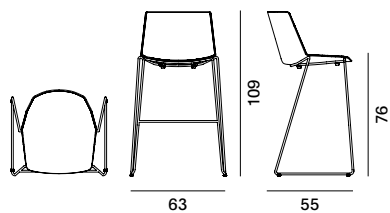

STACKABILITY

- . Aiku stool

The sled version, in all configurations, is stackable, with a maximum stackability of 6 pcs. The trolley allows a stackability up to 10 PCS.

- . Aiku Soft stool

The sled version, in all configurations, is stackable, with a maximum stackability of 4 pcs, with under-seat for stacking.

ACCESSORIES

- . Trolley: maximum capacity 15 pieces;
- . Padded Pad: thermoformed cushion, with BS flame-retardant polyurethane padding and combined with welded fabric. This technical manufacturing detail enhances both graphics and padding with a 3D effect, ensuring quality and a long lasting product;
- . Under-seat: injection moulded under-seat for better stacking.

Aïku Stool

Version

sled base H96

sled base H109

4-legged oak base H96

4-legged oak base H109

Stackability

x6. the cart allows stacking up to 10 pcs.

Trolley for Aïku Stool (max 10 pcs) L67 × D65.8 × H26

Aïku Soft Stool

Version

sled base H96

sled base H109

4-legged oak base H96

4-legged oak base H109

Stackability