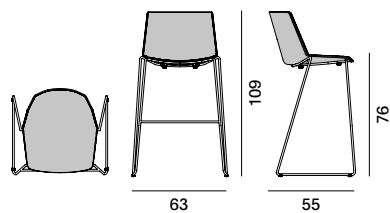

STACKABILITY

- . Aiku stool

The sled version, in all configurations, is stackable, with a maximum stackability of 6 pcs. The trolley allows a stackability up to 10 PCS.

- . Aiku Soft stool

The sled version, in all configurations, is stackable, with a maximum stackability of 4 pcs, with under-seat for stacking.

Aïku Stool

Version

sled base H96

sled base H109

4-legged oak base H96

4-legged oak base H109

Stackability

x6. the cart allows stacking up to 10 pcs.

Trolley for Aïku Stool (max 10 pcs) L67 × D65.8 × H26

Aïku Soft Stool

Version

sled base H96

sled base H109

4-legged oak base H96

4-legged oak base H109

Stackability

x4 with mandatory stacking under-seat.

Finishing

The number in the dot corresponds to the number of colour/material finish.

Here below, in the section FINISH OPTIONS, please note all the colours of the materials used for this product.