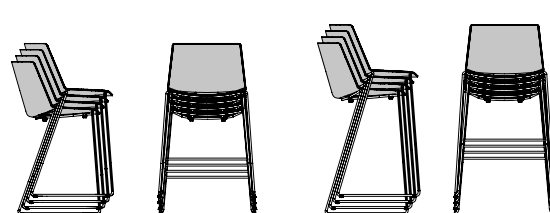

STACKABILITY

- . Aiku stool

The sled version, in all configurations, is stackable, with a maximum stackability of 6 pcs. The trolley allows a stackability up to 10 PCS.

- . Aiku Soft stool

The sled version, in all configurations, is stackable, with a maximum stackability of 4 pcs, with under-seat for stacking.

Aïku Stool

Version

sled base H96

sled base H109

4-legged oak base H96

4-legged oak base H109

Stackability

x6. the cart allows stacking up to 10 pcs.

Trolley for Aïku Stool (max 10 pcs) L67 × D65.8 × H26

Aïku Soft Stool

Version

sled base H96

sled base H109

4-legged oak base H96

4-legged oak base H109

Stackability

x4 with mandatory stacking under-seat.

Finishing

The number in the dot corresponds to the number of colour/material finish.

Here below, in the section FINISH OPTIONS, please note all the colours of the materials used for this product.