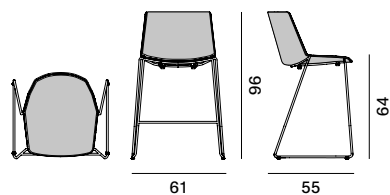

STACKABILITY

- . Aiku stool

The sled version, in all configurations, is stackable, with a maximum stackability of 6 pcs. The trolley allows a stackability up to 10 PCS.

- . Aiku Soft stool

The sled version, in all configurations, is stackable, with a maximum stackability of 4 pcs, with under-seat for stacking.

Aïku Stool

Version

sled base H96

sled base H109

4-legged oak base H96

4-legged oak base H109

Stackability

x6. the cart allows stacking up to 10 pcs.

Trolley for Aïku Stool (max 10 pcs) L67 × D65.8 × H26

Aïku Soft Stool

Version

sled base H96

sled base H109

4-legged oak base H96

4-legged oak base H109

Stackability