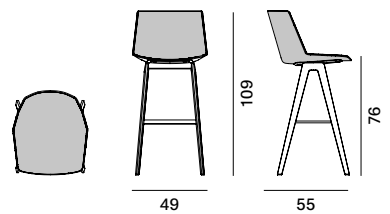

STACKABILITY

- . Aiku stool

The sled version, in all configurations, is stackable, with a maximum stackability of 6 pcs. The trolley allows a stackability up to 10 PCS.

- . Aiku Soft stool

The sled version, in all configurations, is stackable, with a maximum stackability of 4 pcs, with under-seat for stacking.

Aïku Stool

Version

sled base H96

sled base H109

4-legged oak base H96

4-legged oak base H109

Stackability

x6. the cart allows stacking up to 10 pcs.

Trolley for Aïku Stool (max 10 pcs) L67 × D65.8 × H26

Aïku Soft Stool

Version

sled base H96

sled base H109

4-legged oak base H96

4-legged oak base H109

Stackability

x4 with mandatory stacking under-seat.

Finishing

The number in the dot corresponds to the number of colour/material finish.

Here below, in the section FINISH OPTIONS, please note all the colours of the materials used for this product.