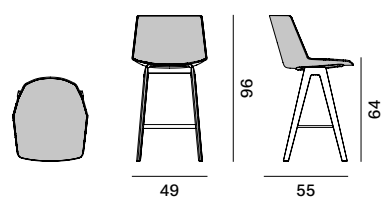

Aïku Stool

Version

sled base H96

sled base H109

4-legged oak base H96

4-legged oak base H109

Stackability

x6. the cart allows stacking up to 10 pcs.

Trolley for Aïku Stool (max 10 pcs) L67 × D65.8 × H26

Aïku Soft Stool

Version

sled base H96

sled base H109

4-legged oak base H96

4-legged oak base H109

Stackability

x4 with mandatory stacking under-seat.

Finishing

The number in the dot corresponds to the number of colour/material finish.

Here below, in the section FINISH OPTIONS, please note all the colours of the materials used for this product.